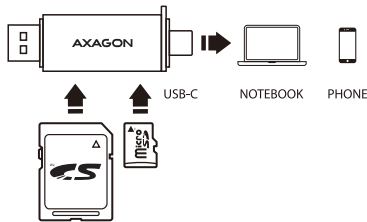

## CONNECTION TO PC & NOTEBOOK

START  
COMPUTER /  
NOTEBOOK

INSERT  
CARDS

PLUG TO  
USB-A PORT

AUTOMATIC  
INSTALLATION

DRIVER IN OS  
NO NEED  
EXT. DRIVER

CARD READER  
IS READY

## CONNECTION TO PHONE & NOTEBOOK

START  
PHONE /  
NOTEBOOK

INSERT  
CARDS

PLUG TO  
USB-C PORT

AUTOMATIC  
INSTALLATION

DRIVER IN OS  
NO NEED  
EXT. DRIVER

CARD READER  
IS READY