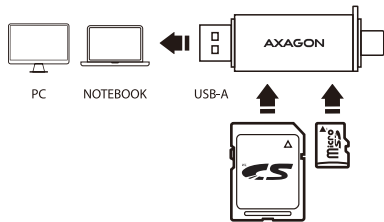

**AXAGON**

**QUICK GUIDE**

multilanguage  
revision 1.1

CRE-SAC

**SUPER SPEED USB-C & USB-A  
SD/microSD CARD READER**

© 2019 AXAGON Czech Republic  
All rights reserved. All text and pictorial materials contained in this document are protected by Copyright Act. All marks indicated here are the registered trademarks of their appropriate owners. Specifications are subject to change without prior notice.

## CONNECTION TO PC & NOTEBOOK

START  
COMPUTER /  
NOTEBOOK

INSERT  
CARDS

PLUG TO  
USB-A PORT

AUTOMATIC  
INSTALLATION

DRIVER IN OS  
NO NEED  
EXT. DRIVER

CARD READER  
IS READY