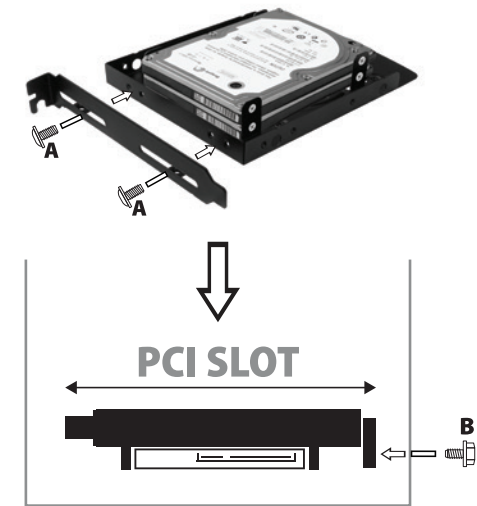

INSTALLATION TO THE PCI SLOT

TECHNICAL SPECIFICATIONS

FIT INTO
Standard 3.5" drive bay
or PCI/PCIe slot

SUPPORTS
2x 2.5" HDD/SSD
up to 9.5 mm height

MATERIAL
Black aluminum molding

OPTIONAL
80 mm cooling fan
(not included)

SIZE:
102 x 136 x 19 mm

WEIGHT:
38 g